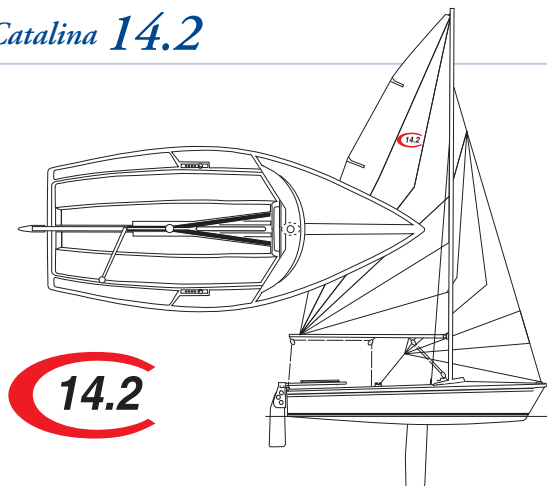

## Catalina 14.2

14.2

<b>Length Overall</b>	4.62 m	15' 2"
<b>Length of Hull</b>	4.32 m	14' 2"
<b>Length at Waterline</b>	4.04 m	13' 3"
<b>Beam</b>	1.88 m	6' 2"
<b>Draft</b>	<i>Board Up</i>	.10 m 0' 4"
	<i>Board Down</i>	1.07 m 3' 6"
	<i>Keel</i>	.61 m 2' 0"
<b>Approx. basic weight</b>	<i>Centerboard</i>	154.22 kg 340 lbs
	<i>Keel</i>	258.54 kg 570 lbs
<b>Sail Area (100% foretriangle)</b>	10.31 m <sup>2</sup>	111 sq ft
<b>Boom Vang</b>	Block & Tackle	
<b>Mast Height Above Waterline</b>	6.73 m	22' 1"
<b>Mast Material</b>	Aluminum	
<b>Boom Material</b>	Aluminum	
<b>Opening Hatches/Ports</b>	1	
<b>Cockpit Seat Length</b>	2.44 m	8' 0"
<b>Cockpit Width Max</b>	1.30 m	4' 3"
<b>Tiller Extension</b>	Standard	
<b>Hiking Straps</b>	Standard	
<b>White or Colored Sails</b>	Standard	

## Catalina 16.5

16.5

<b>Length Overall</b>	5.44 m	17' 10"
<b>Length of Hull</b>	4.98 m	16' 4"
<b>Length at Waterline</b>	4.69 m	15' 5"
<b>Beam</b>	2.13 m	7' 0"
<b>Draft</b>	<i>Board Up</i>	.127 m 0' 5"
	<i>Board Down</i>	1.34 m 4' 5"
	<i>Keel</i>	.91 m 3' 0"
<b>Approx. basic weight</b>	<i>Centerboard</i>	195.04 kg 430 lbs
	<i>Keel</i>	294.83 kg 650 lbs
<b>Sail Area (100% foretriangle)</b>	13.38 m <sup>2</sup>	144 sq ft
<b>Boom Vang</b>	Block & Tackle	
<b>Mast Height Above Waterline</b>	6.95 m	22' 10"
<b>Mast Material</b>	Aluminum	
<b>Boom Material</b>	Aluminum	
<b>Opening Hatches/Ports</b>	1	
<b>Cockpit Seat Length</b>	2.85 m	9' 4.5"
<b>Cockpit Width Max</b>	1.39 m	4' 7"
<b>Tiller Extension</b>	Standard	
<b>Hiking Straps</b>	Standard	
<b>White Sails</b>	Standard	